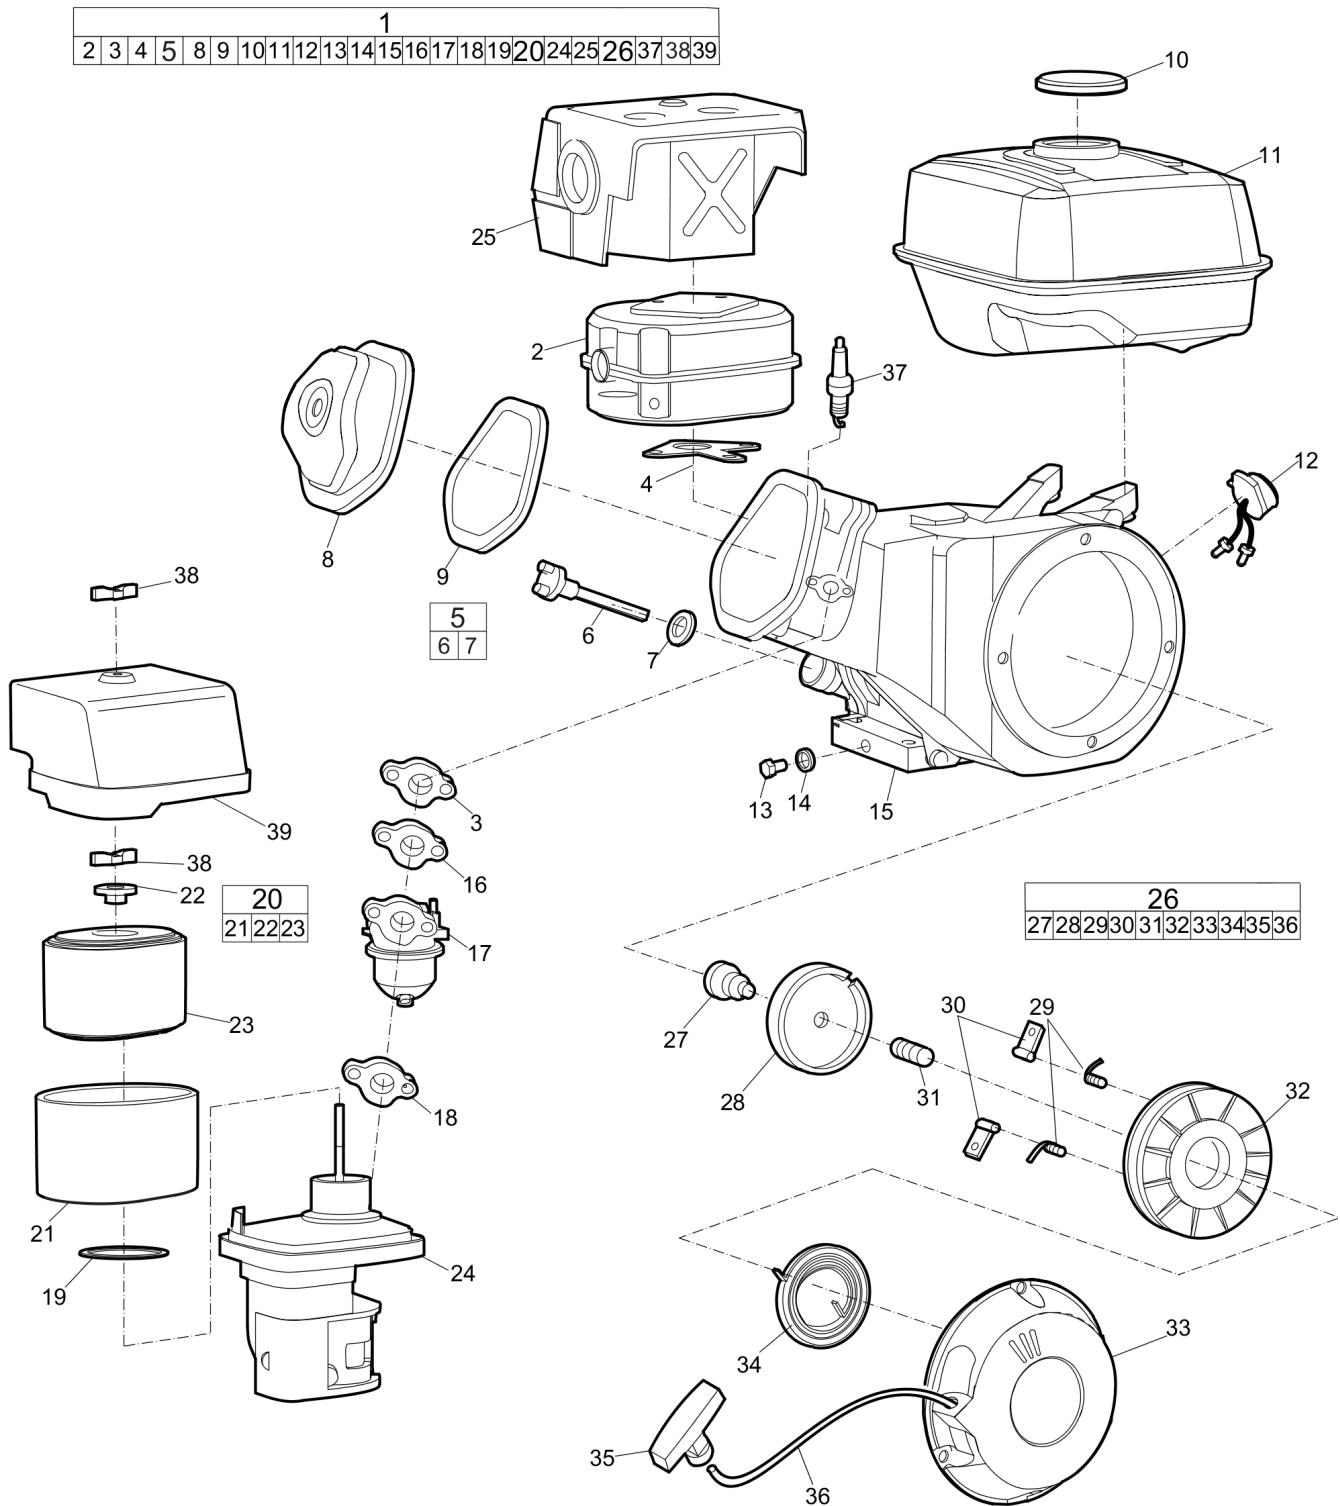

Spare parts list Engine, Honda GX 270 UT SWS4

Refer to the Parts Online web page for most up-to-date information. The printed information might be outdated.

Item	Part No.	Name	Qty	L
1	594352301	Engine	1	
2	594575301	Muffler	1	
3	595470701	Gasket	1	
4	595131201	Muffler gasket	1	
5	595381901	Cap assy., oil filler	1	
6	---	Oil dipstick	1	
7	594203901	Gasket	1	
8	595131301	Valve cover	1	
9	594760301	Gasket	1	
10	594609101	Fuel cap	1	
11	595131101	Fuel tank	1	
12	594205801	Engine switch	1	
13	595382001	Oil plug	1	
14	594760601	Oil plug gasket	1	
15	--	Crankcase	1	
16	595191501	Gasket	1	
17	595131401	Carburetor	1	
18	595191401	Spacer	1	
19	595470801	Gasket	1	
20	594575101	Air Filter, cpl	1	
21	594371701	Outer filter	1	
22	595049401	Grommet	1	
23	---	Inner filter	1	
24	595131501	Air filter housing	1	
25	595382101	Silencer cover	1	
26	594205901	Recoil starter, complete	1	
27	595191301	Adjustment screw	1	
28	595191101	Guide	1	
29	595191001	Spring	2	
30	595190701	Ratchet	2	
31	595190801	Spring	1	
32	595190601	Reel	1	
33	---	Cover	1	
34	595190901	Spring	1	
35	595191201	Knob	1	
36	594848101	Valve block seal kit	1	
37	594575001	Spark plug	1	
38	595049301	Nut	2	

Refer to the Parts Online web page for most up-to-date information. The printed information might be outdated.