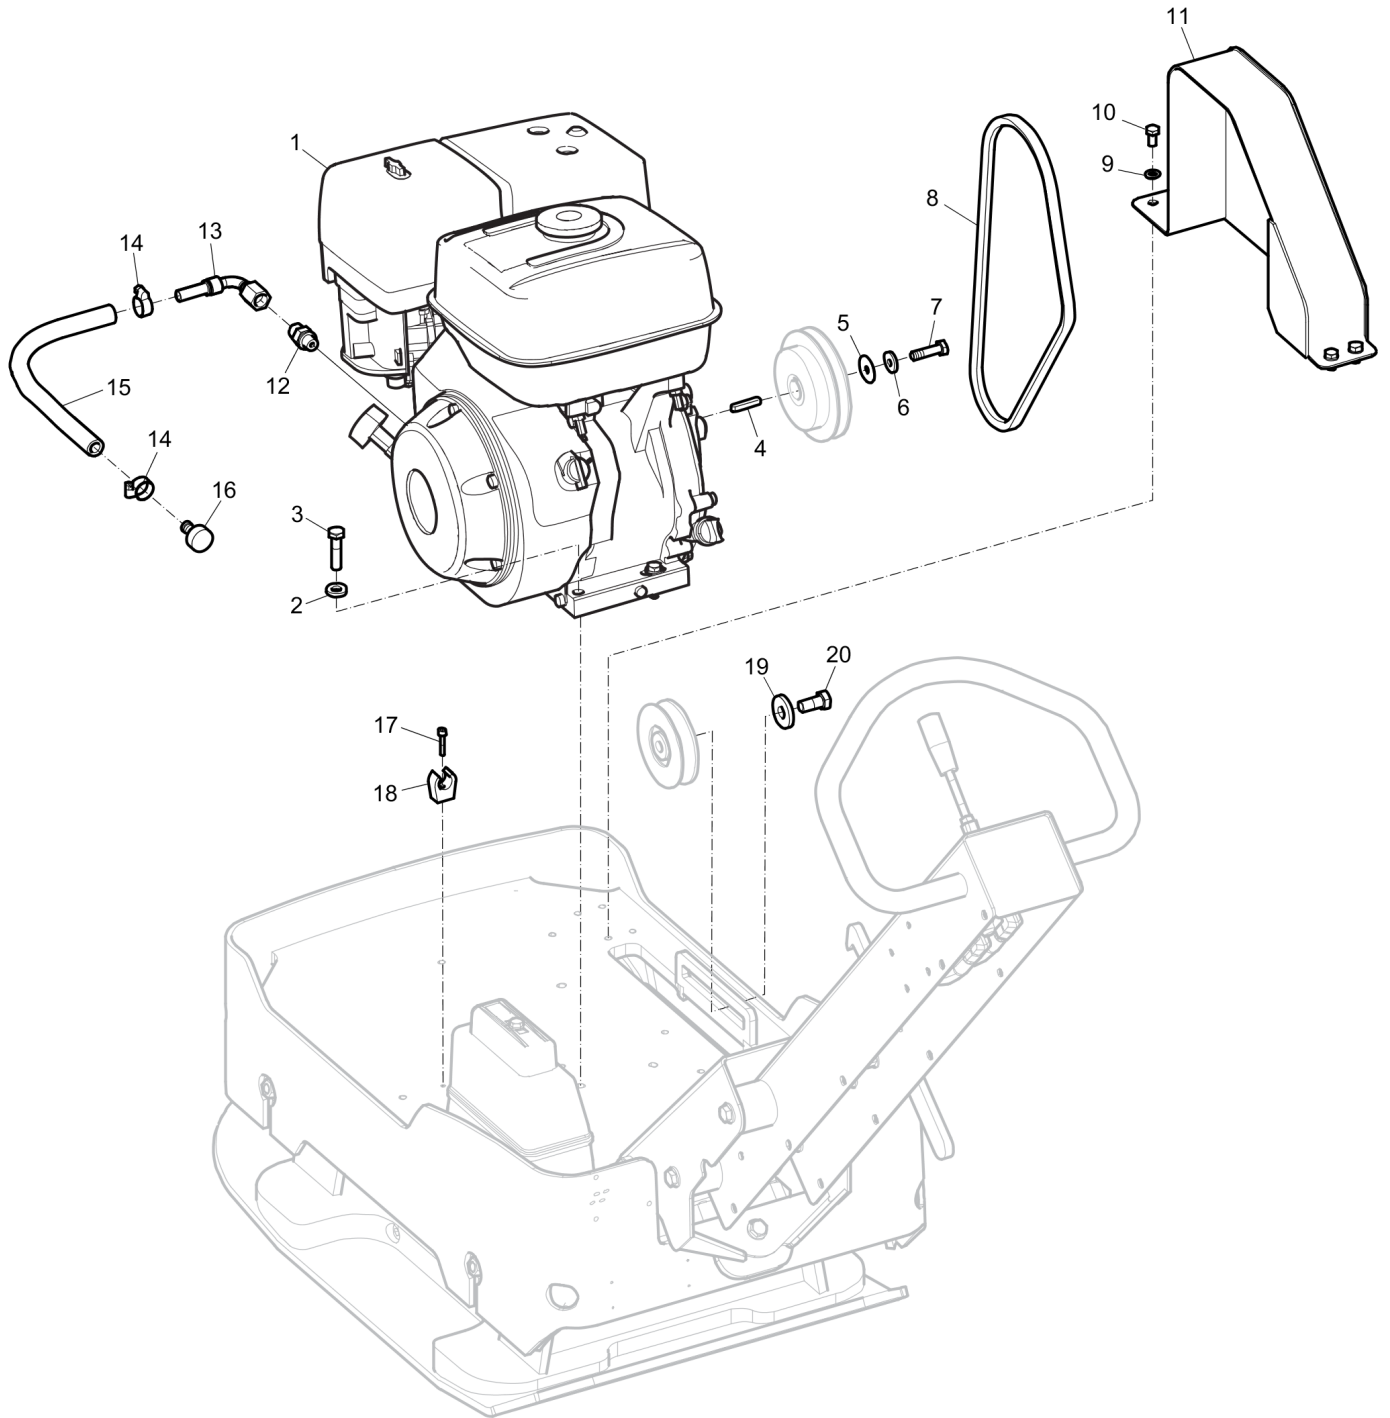

Spare parts list Engine installation, Honda

Refer to the Parts Online web page for most up-to-date information. The printed information might be outdated.

Item	Part No.	Name	Qty	L
1	594352301	Engine	1	
2	-	Washer, 10.5 x 22 x 4 mm , 0.33 x 0.87 x 0.16 in. 300 HV	4	
3	-	Screw, M10 x 40 mm 8.8 A3K	4	
4	-	Key	1	
5	-	Washer, 9 x 35 x 2 mm SR	1	
6	-	Washer, 8.4 x 26 x 4 mm, 0.33 x 1.02 x 0.16 in. 300 HV	1	
7	-	Screw, M8 x 30 mm 8.8 A2K	1	
8	594332701	V-belt	1	
9	594123401	Washer, 8.4 x 16 x 1.5 mm, 0.33 x 0.63 x 0.06 in. 300 HV	4	
10	-	Screw, M8 x 16 mm 8.8 A2K	4	
11	594961801	V-belt cover	1	
12	595186001	Connector	1	
13	594522901	Connector	1	
14	595454601	Hose clamp, 11-18 x 9 mm, 0.43 -0.71 x 0.35 in.	2	
15	594147801	Hose	1	
16	594147301	Plug	1	
17	-	Screw, M5 x 25 mm 8.8 A2K	1	
18	594331001	Ryw-clips	1	
19	-	Washer, 13 x 36 x 6 mm, 0.51 x 1.42 x 0.24 in. 300 HV	1	
20	-	Screw, M12 x 30 mm 8.8 A3K	1