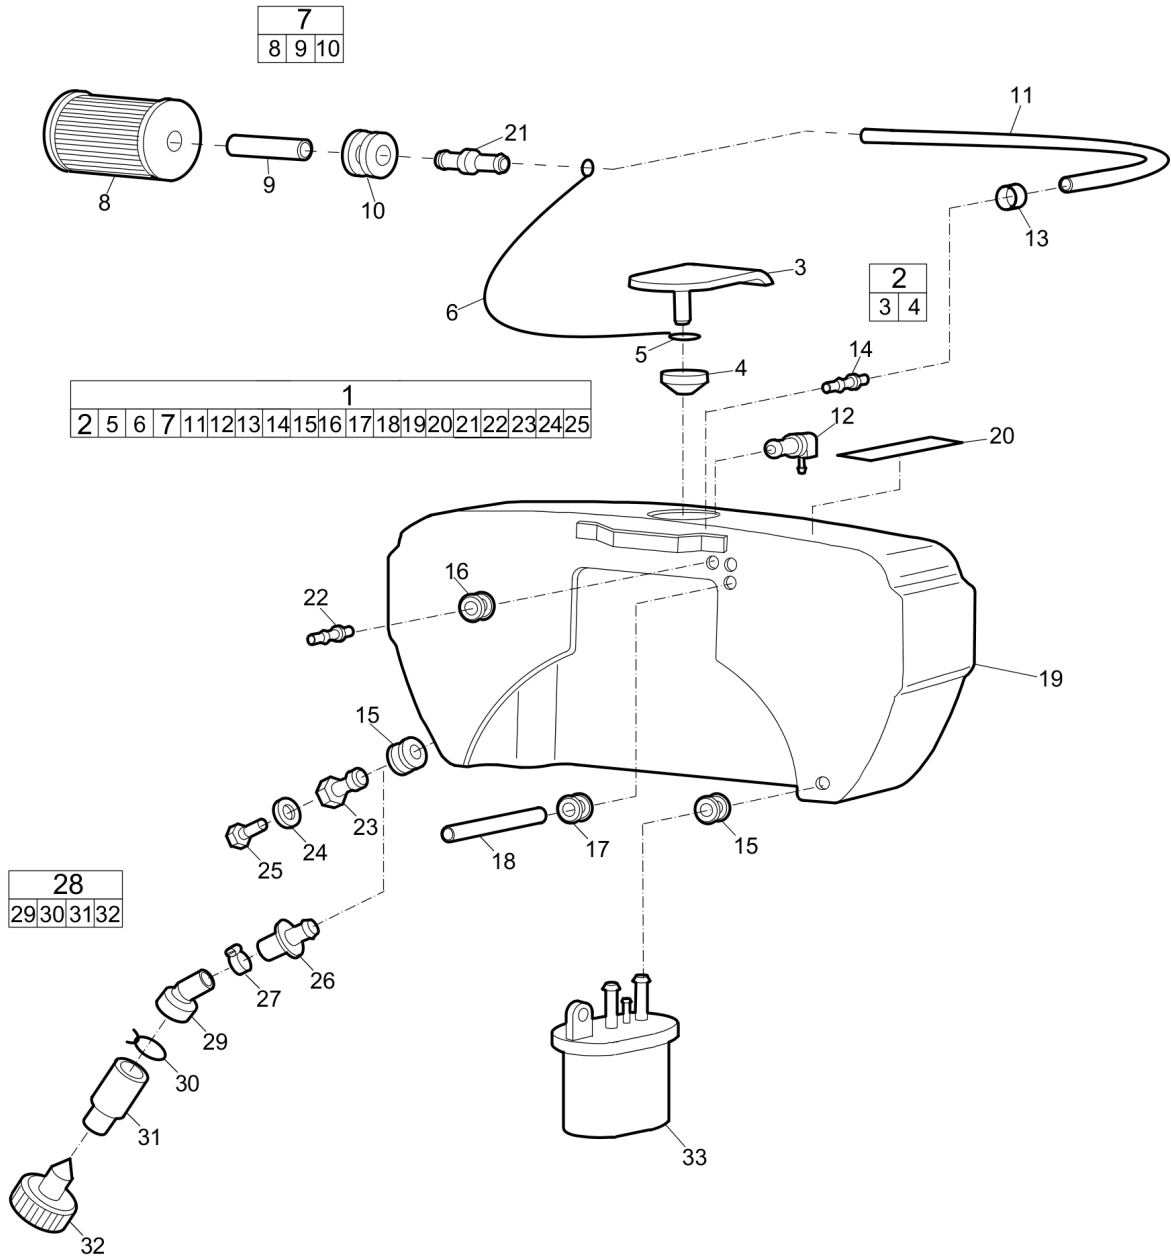

Spare parts list Fuel tank, Hatz 1B30

Refer to the Parts Online web page for most up-to-date information. The printed information might be outdated.

Item	Part No.	Name	Qty	L
1	594584801	Fuel tank, complete	1	
2	594566101	Fuel cap	1	
3	---	Cap	1	
4	---	Gasket	1	
5	595381201	Circlip	1	
6	594203501	Rope	1	
7	595377401	Fuel filter	1	
8	---	Filter element	1	
9	---	Pipe	1	
10	594567001	Gasket	1	
11	595382601	Fuel hose	1	
12	594566301	Ventilation valve	1	
13	594567601	Hose clamp	1	
14	594566401	Adapter	1	
15	594566501	Gasket	2	
16	595191601	Rubber sleeve	1	
17	594567001	Gasket	1	
18	594567101	Pipe	1	
19	--	Fuel tank	1	
20	--	Label	1	
21	594605201	Nipple	1	
22	595192701	Nipple	1	
23	595131701	Nipple	1	
24	--	Joint	1	
25	594203301	Ventilating screw	1	
26	594203201	Nipple	1	
27	594203101	Clamp	1	
28	594583201	Water separator, cpl	1	
29	--	Hose	1	
30	--	Hose clip	1	
31	--	Water separator	1	
32	--	Drain screw	1	
33	594583201	Water separator, cpl	1	A

Comments for Page: Fuel tank, Hatz 1B30

(L)OCAL REMARKS

Refer to the Parts Online web page for most up-to-date information. The printed information might be outdated.