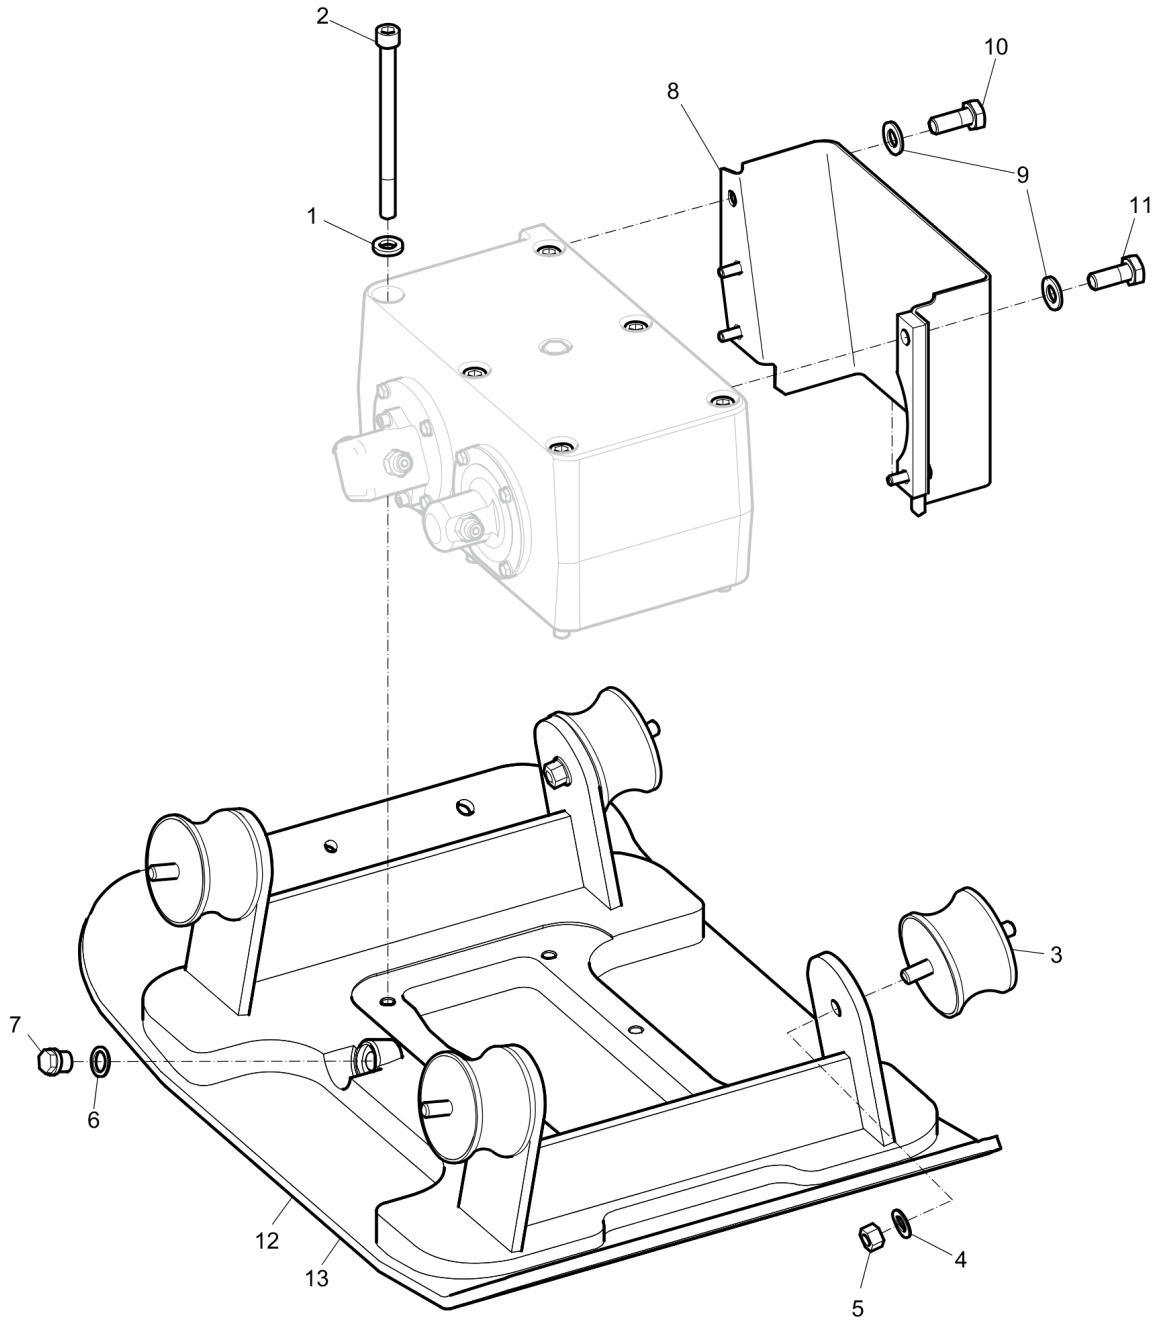

Spare parts list Ground plate and eccentric element installation

Refer to the Parts Online web page for most up-to-date information. The printed information might be outdated.

Item	Part No.	Name	Qty	L
1	-	Washer, 13 x 24 x 6 mm, 0.51 x 0.95 x 0.16 in. 300 HV	6	
2	594551801	Screw, M12 x 160 mm 12.9GEOMET®	6	
3	594327001	Shock absorber	4	
4	-	Washer, 13 x 24 x 2 mm, 0.51 x 0.94 x 0.08 in. 300 HV	4	
5	-	Nut, M12 A3K	4	
6	-	Washer, 16.7 x 24 x 1.5 mm, 0.66 x 0.94 x 0.06 in. TYPE A, M16	1	
7	595048301	Plug, M16	1	
8	594431301	Belt Guard	1	
9	-	Washer, 8.4 x16 x1.5 mm, 0.33 x 0.63 x 0.06 in. 300 HV	5	
10	595055401	Screw, M8x20 mm 8.8 A2K	3	
11	-	Screw, M8 x 30 mm 8.8 A2K	2	
12	595504501	Ground plate, 500 mm, 19.68 in.	1	
13	594644301	Ground plate, 600 mm, 23.62 in.	1