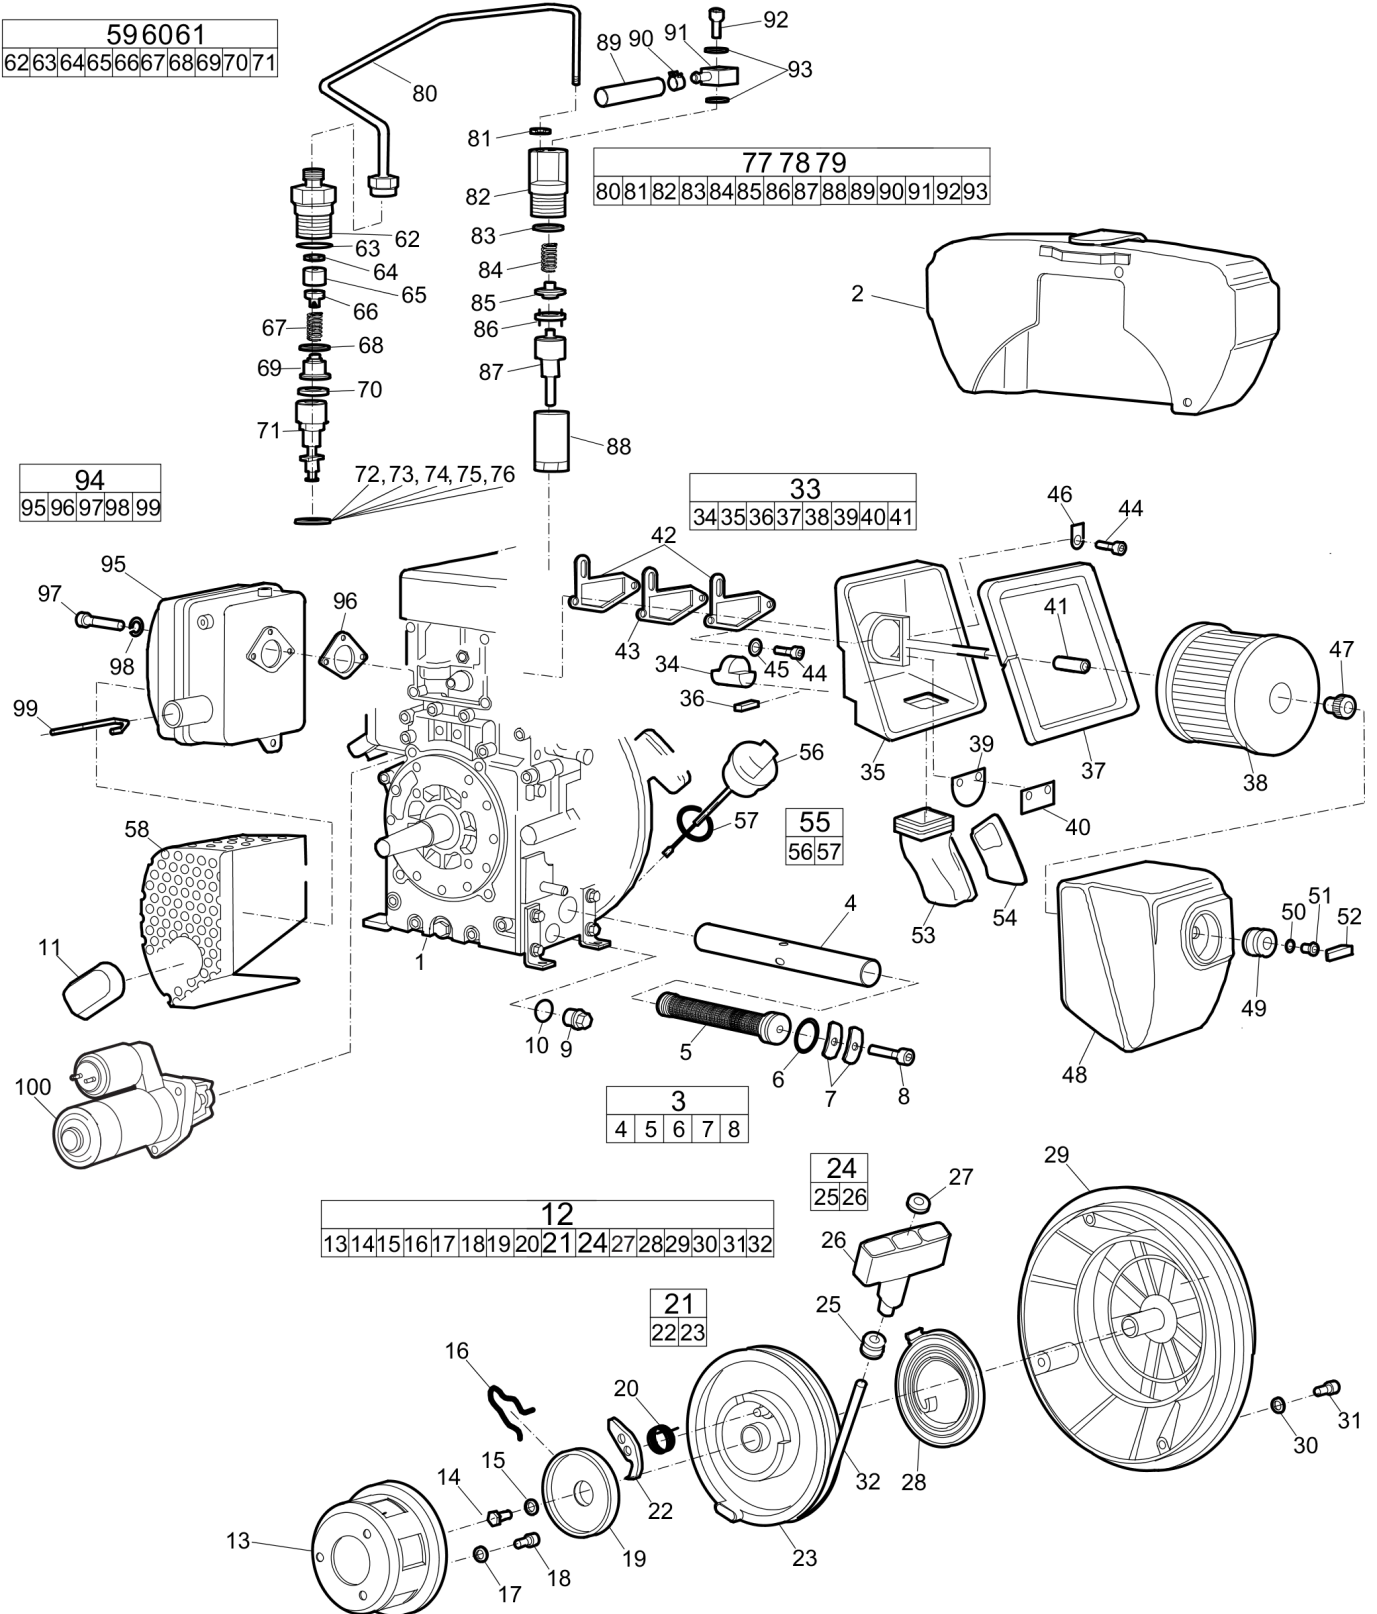

Consist of item 62 to 71.

J | Valid from engine serial number 10124xxxxxxx to10110xxxxxxx

Consist of item 62 to 71.

Spare parts list Engine, Hatz 1B30 electric start, EPA version

Refer to the Parts Online web page for most up-to-date information. The printed information might be outdated.