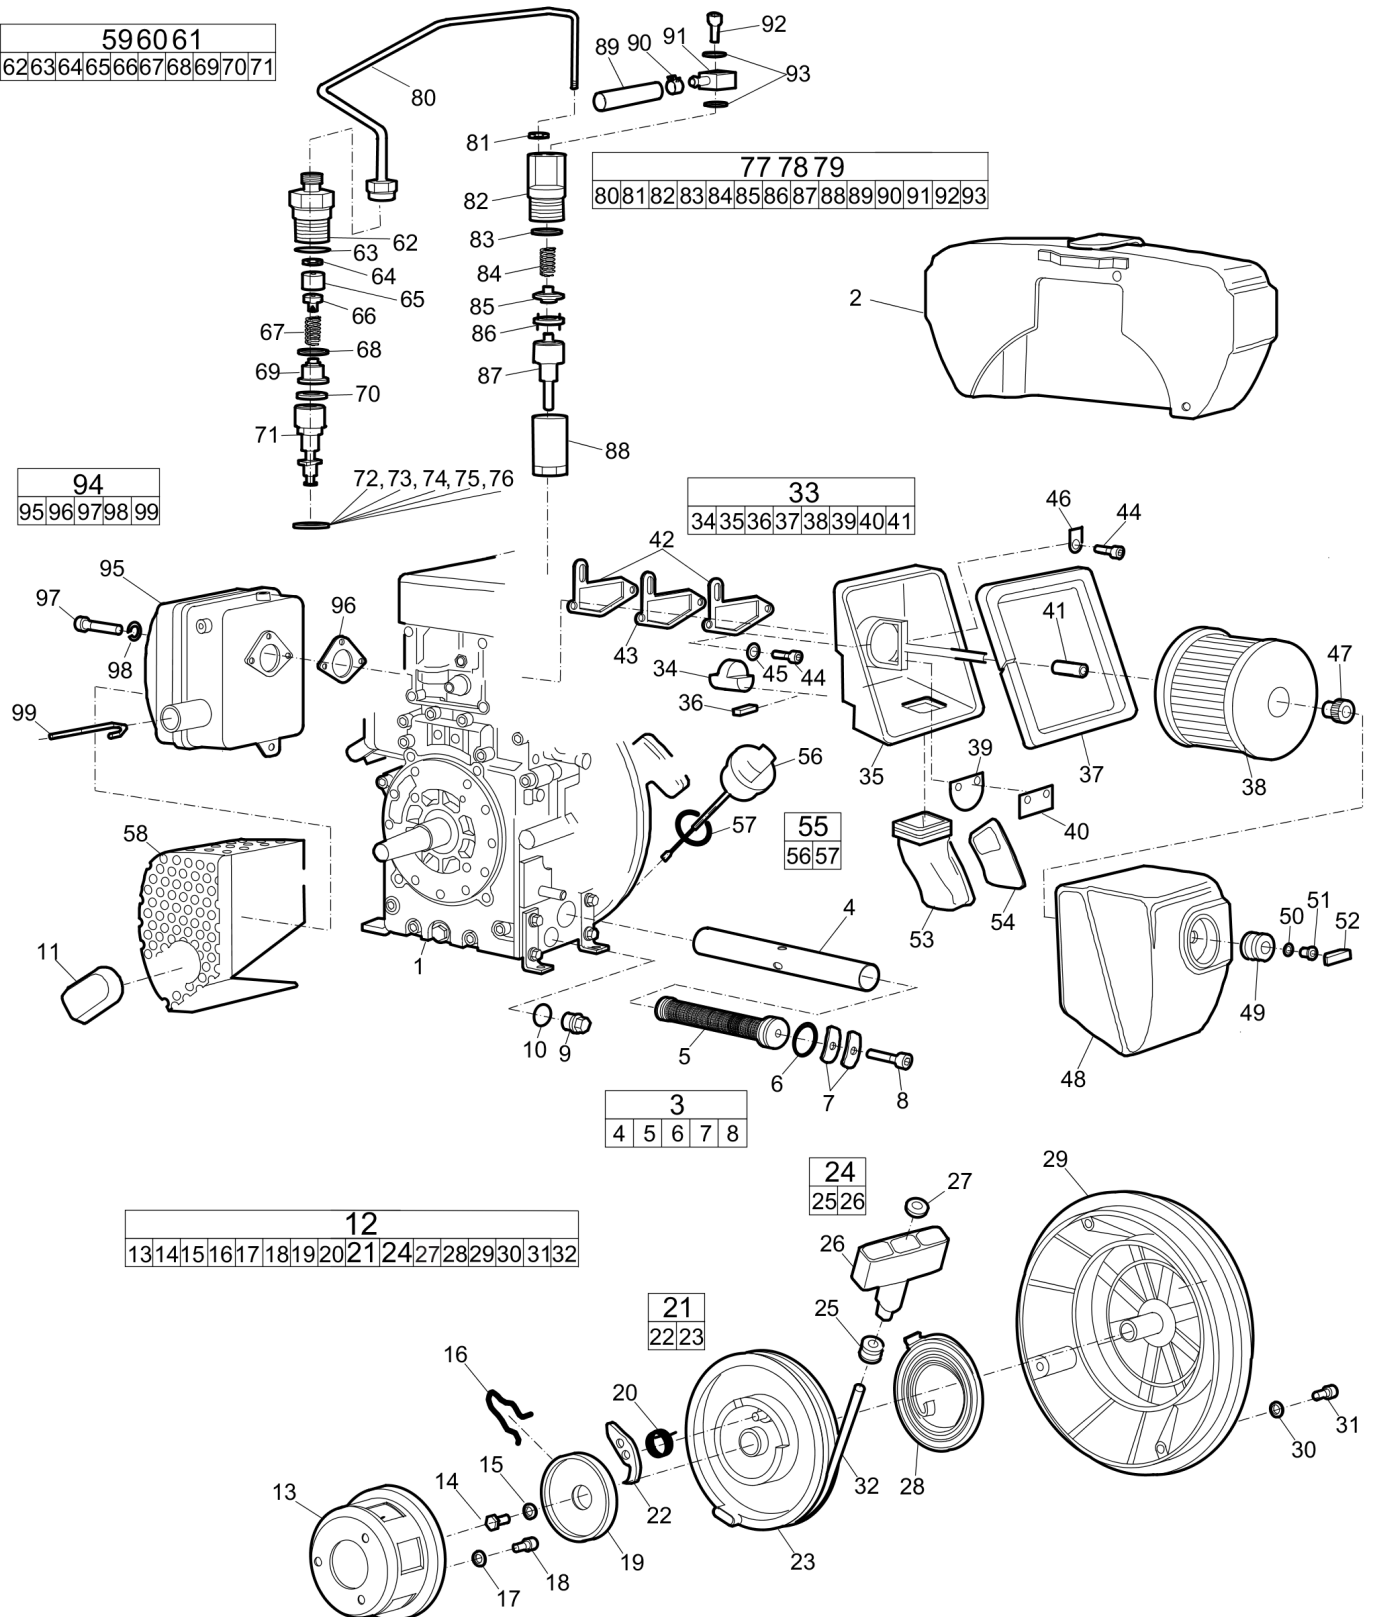

Spare parts list Engine, Hatz 1B30 manual start

Refer to the Parts Online web page for most up-to-date information. The printed information might be outdated.

Item	Part No.	Name	Qty	L
1	595171401	Diesel engine, manual	1	A
2	-	Fuel tank	1	B
3	594570101	Oil strainer, cpl	1	
4	--	Tube	1	
5	--	Oil strainer	1	
6	595380601	O-ring	1	
7	595380701	Washer	2	
8	--	Screw, M6 x 16 mm	1	
9	594570201	Plug	1	
10	594513001	Washer	1	
11	594570401	Exhaust pipe	1	
12	594568401	Recoil starter, cpl	1	
13	594569901	Starter pulley	1	
14	--	Screw, M6 x 18 mm	1	
15	--	Washer, M6	1	
16	594569201	Spring	1	
17	--	Spring washer	1	
18	--	Screw	1	
19	594569301	Friction plate	1	
20	594569701	O-ring	1	
21	594569101	Reel	1	
22	594569601	Ratchet	1	
23	---	Start pulley	1	
24	594568501	Handle, complete	1	
25	594202401	Sleeve	1	
26	---	Handle	1	
27	594202501	Washer, 5.3 mm, 0.21 in.	1	
28	594568601	Spiral spring	1	
29	594568701	Housing	1	
30	--	Washer, M6	4	
30	--	Washer, M6	4	
30	--	Washer, M6	4	
31	--	Screw, M6	4	
32	594569001	Starting rope	1	
33	595382201	Air filter housing	1	
34	594572101	Vent nipple	1	
35	--	Housing	1	
36	595380801	Sealing strip	1	

Refer to the Parts Online web page for most up-to-date information. The printed information might be outdated.