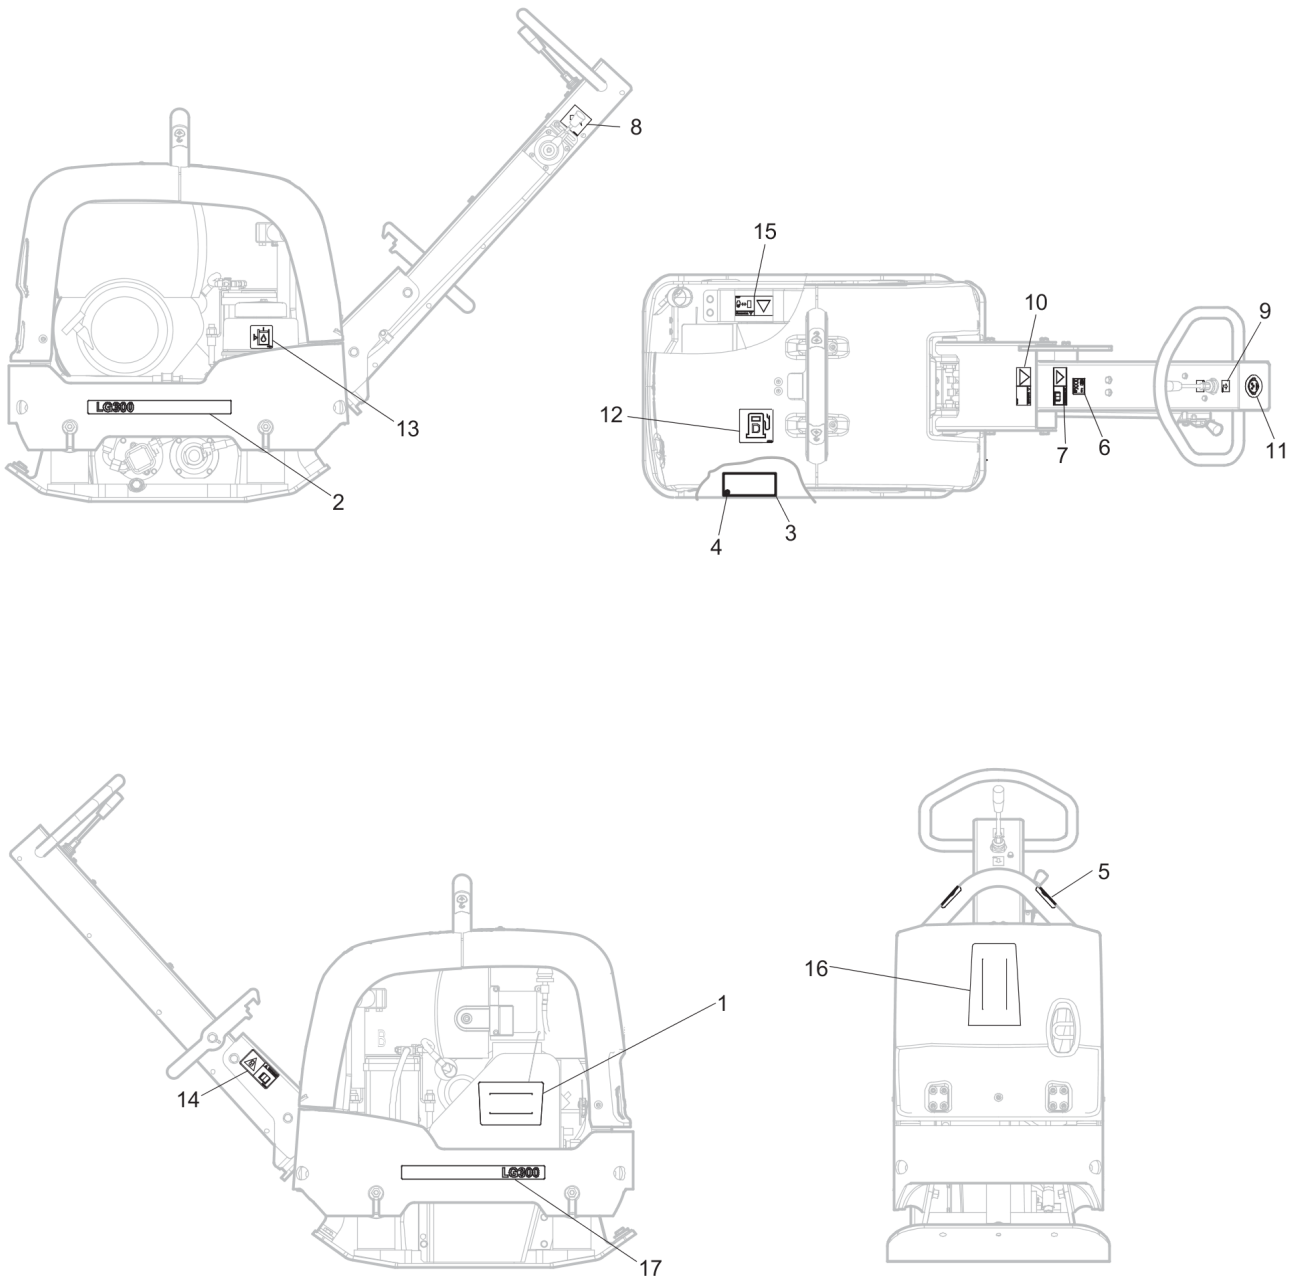

Spare parts list Labels, Hatz

Refer to the Parts Online web page for most up-to-date information. The printed information might be outdated.

Item	Part No.	Name	Qty	L
1	595375301	Product label	1	
2	595130201	Product label, "LG 300"	2	
3	-	Data plate (Not available separately)	1	
4	-	Drive screw	4	
5	595051201	Label lifting point	2	
6	594515901	Noise level label	1	
7	594535301	Safety label, read instruction manual	1	
8	594353901	Label, engine speed	1	
9	594353801	Label, direction	2	
10	594536401	Safety label, crush zone	1	
11	594337101	Label, use ear protectors	1	
12	595071001	Decal "FUEL"	1	
13	595049701	Label, hydraulic oil level	1	
14	594517801	Safety label, lock handle	1	
15	595065701	Safety label, rotating V-belts	1	
16	595375401	Product label	1	
17	595130301	Product label, "LG 300"	1