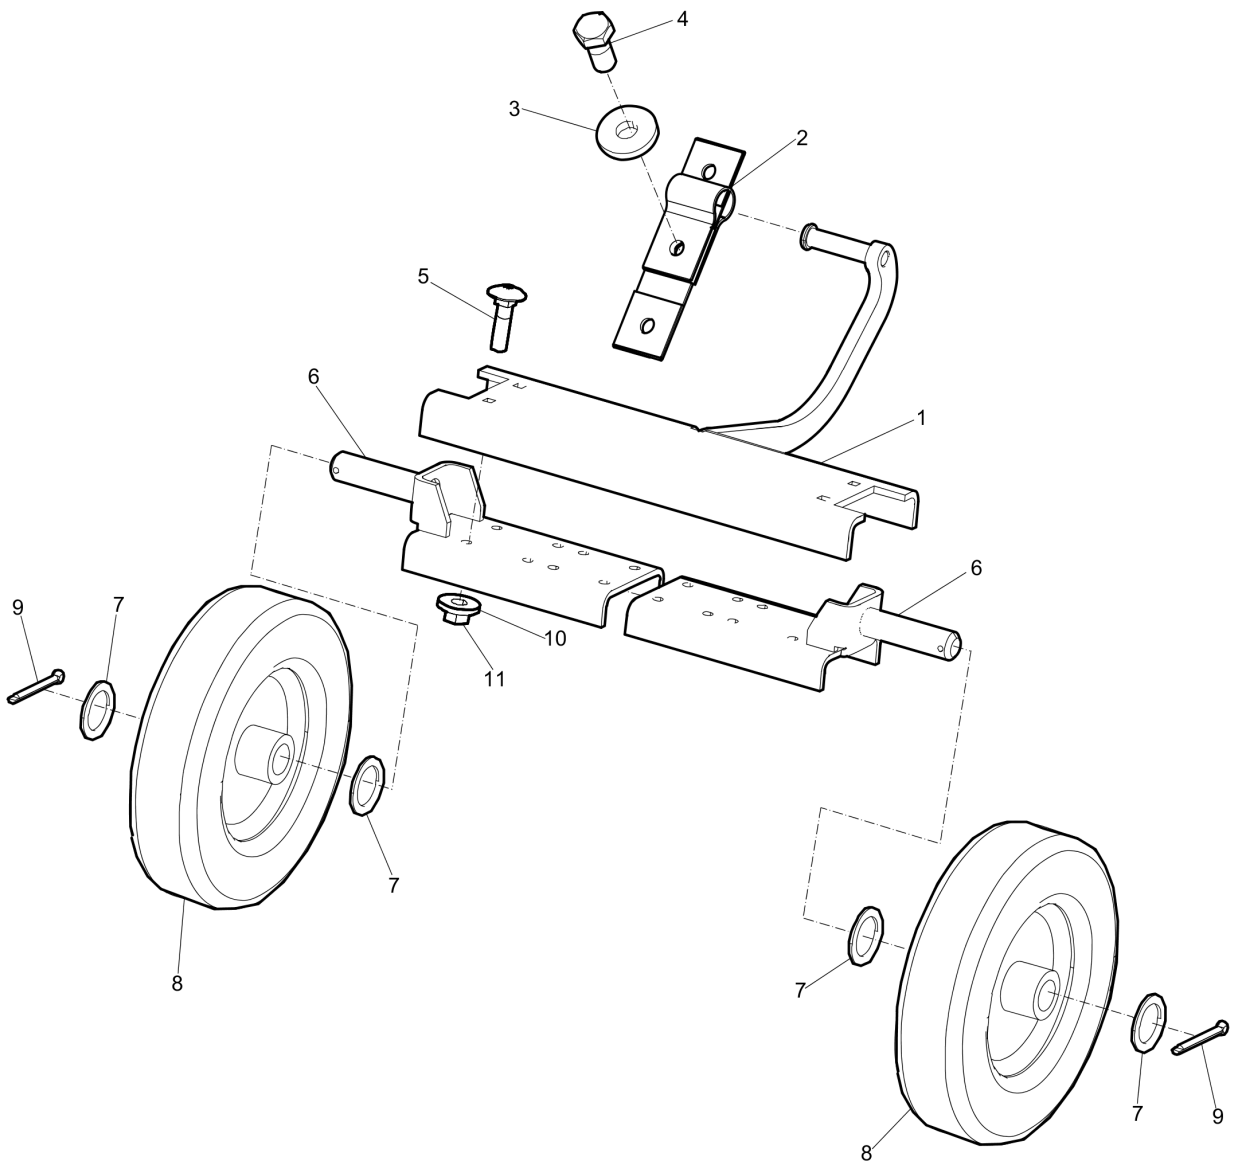

Comments for Page: Block paving plate 600 mm (23.6 in.)

(L)OCAL REMARKS

A | Polyurethane

Spare parts list Transport device

Item	Part No.	Name	Qty	L
1	594486401	Transport device	1	
2	595124401	Strap	1	
3	-	Washer, 13 x 36 x 6 mm, 0.51 x 1.42 x 0.24 in. 300 HV	1	
4	-	Screw, M12 x 25 mm 8.8 A3K	1	
5	-	Screw, M8 x 30 mm 8.8	4	
6	594486601	Wheel bracket	2	
7	594316201	Washer	4	
8	594455801	Wheel	2	
9	595343501	Cotter pin	2	
10	-	Washer, 8.4 x 22 x 3 mm, 0.33 x 0.87 x 0.12 in. 300 HV	4	
11	-	Nut, M8 A2K	4	