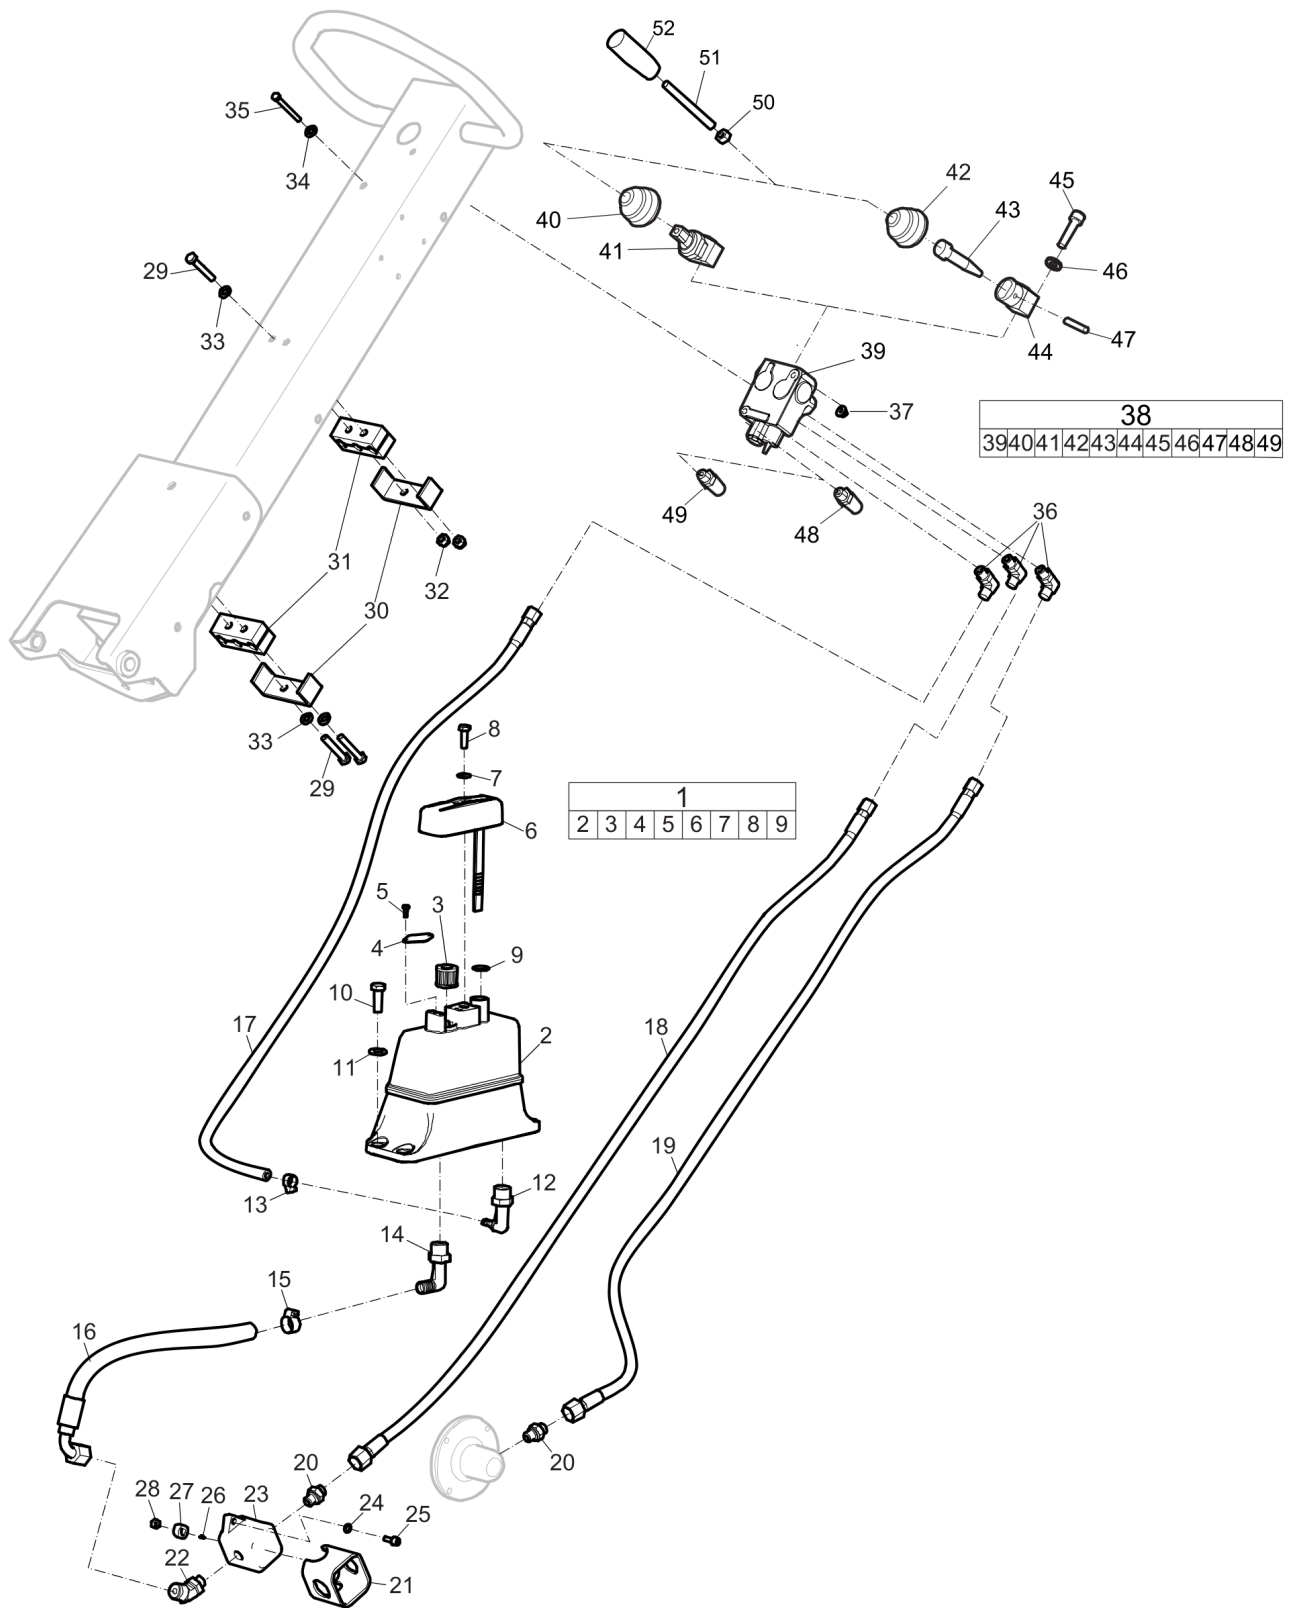

Spare parts list Hydraulic system

Refer to the Parts Online web page for most up-to-date information. The printed information might be outdated.

Item	Part No.	Name	Qty	L
1	594426201	Hydraulic oil tank, cpl	1	
2	--	Tank	1	
3	594445501	Air filter	1	
4	594445401	Holder	1	
5	--	Screw, K50 x 12 mm Type KX-PT	2	
6	594443101	Cover with oil dipstick	1	
7	594123401	Washer, 8.4 x 16 x 1.5 mm, 0.33 x 0.63 x 0.06 in. 300 HV	1	
8	595465901	Screw, M8x25 mm 8.8 A2K	1	
9	595047301	O-ring	1	
10	-	Screw, M10 x 30 mm 8.8 A3K	4	
11	-	Washer, 10.5 x 22 x 2 mm, 0.41 x 0.87 x 0.08 in. 300 HV	4	
12	594426001	Adapter	1	
13	595160701	Hose clamp	1	
14	594426101	Adapter	1	
15	595454701	Hose clamp	1	
16	594436201	Hydraulic hose	1	
17	594438001	Hydraulic hose	1	A
18	595053501	Hydraulic hose	1	B
19	594497601	Hydraulic hose	1	C
20	595063001	Straight connector	2	
21	594324301	Cover	1	
22	594523701	Elbow	1	
23	594455301	Hydraulic pump	1	
24	-	Washer, 6.4 x 12 x 1.5 mm, 0.25 x 0.47 x 0.06 in. 300 HV	1	
25	-	Screw, M6 x 20 mm 8.8 A2K	2	
26	-	Key	1	D
27	594548901	Sleeve	1	
28	-	Nut	1	E
29	595054201	Screw, M8x50 mm 8.8 A2K	4	
30	594147401	Bracket	2	
31	594324001	Rubber block	2	
32	595181401	Lock nut M8	2	
33	594123401	Washer, 8.4 x 16 x 1.5 mm, 0.33 x 0.63 x 0.06 in. 300 HV	4	
34	-	Washer, 6.4 x 12 x 1.5 mm, 0.25 x 0.47 x 0.06 in. 300 HV	2	
35	-	Screw, M6 x 55 mm 8.8 A2K	2	
36	594518601	Connector	3	F
37	-	Nut, M6 x 1 mm A2K	1	
38	594347601	Valve, complete	1	

Refer to the Parts Online web page for most up-to-date information. The printed information might be outdated.