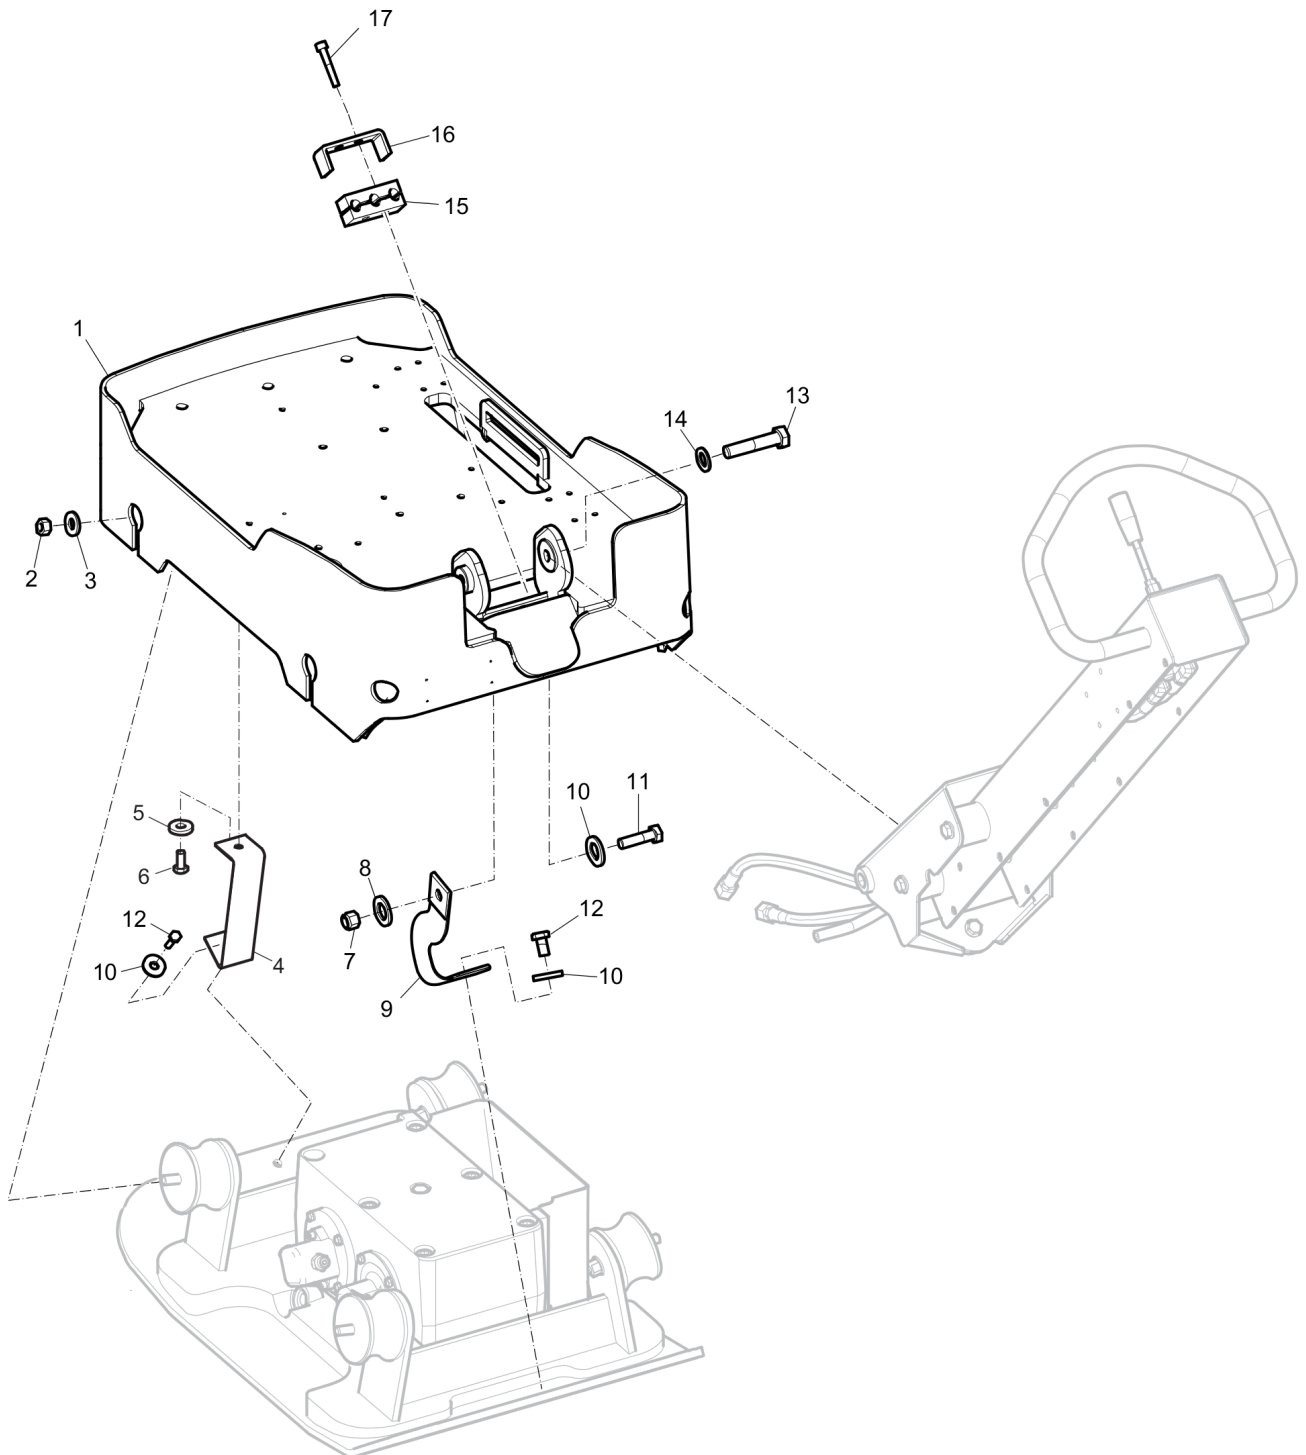

Spare parts list Engine plate

Refer to the Parts Online web page for most up-to-date information. The printed information might be outdated.

Item	Part No.	Name	Qty	L
1	595120401	Engine plate	1	
2	-	Nut, M12 A3K	4	
3	-	Washer, 13 x 30 x 4 mm, 0.51 x 1.18 x 0.16 in. 300 HV	4	
4	594143001	Strap	1	
5	-	Washer, 13 x 36 x 6 mm, 0.51 x 1.42 x 0.24 in. 300 HV	1	
6	-	Screw, M12 x 25 mm 8.8 A3K	1	
7	-	Lock nut, M12	1	
8	-	Washer, 13 x 24 x 2 mm, 0.51 x 0.94 x 0.08 in. 300 HV	1	
9	594141501	Strap	1	
10	-	Washer, 13 x 36 x 6 mm, 0.51 x 1.42 x 0.24 in. 300 HV	3	
11	-	Screw, M12 x 45 mm 8.8 A3K	2	
12	-	Screw, M12 x 20 mm 8.8 A3K	2	
13	595070401	Screw, M16 x 80 mm 10.9 GEOMET®	2	
14	-	Washer, 10.5 x 22 x 2 mm, 0.41 x 0.87 x 0.08 in. 300 HV	4	
15	594324001	Rubber block	1	
16	594147401	Bracket	1	
17	-	Screw, M8 x 50 mm 8.8 A2K	2