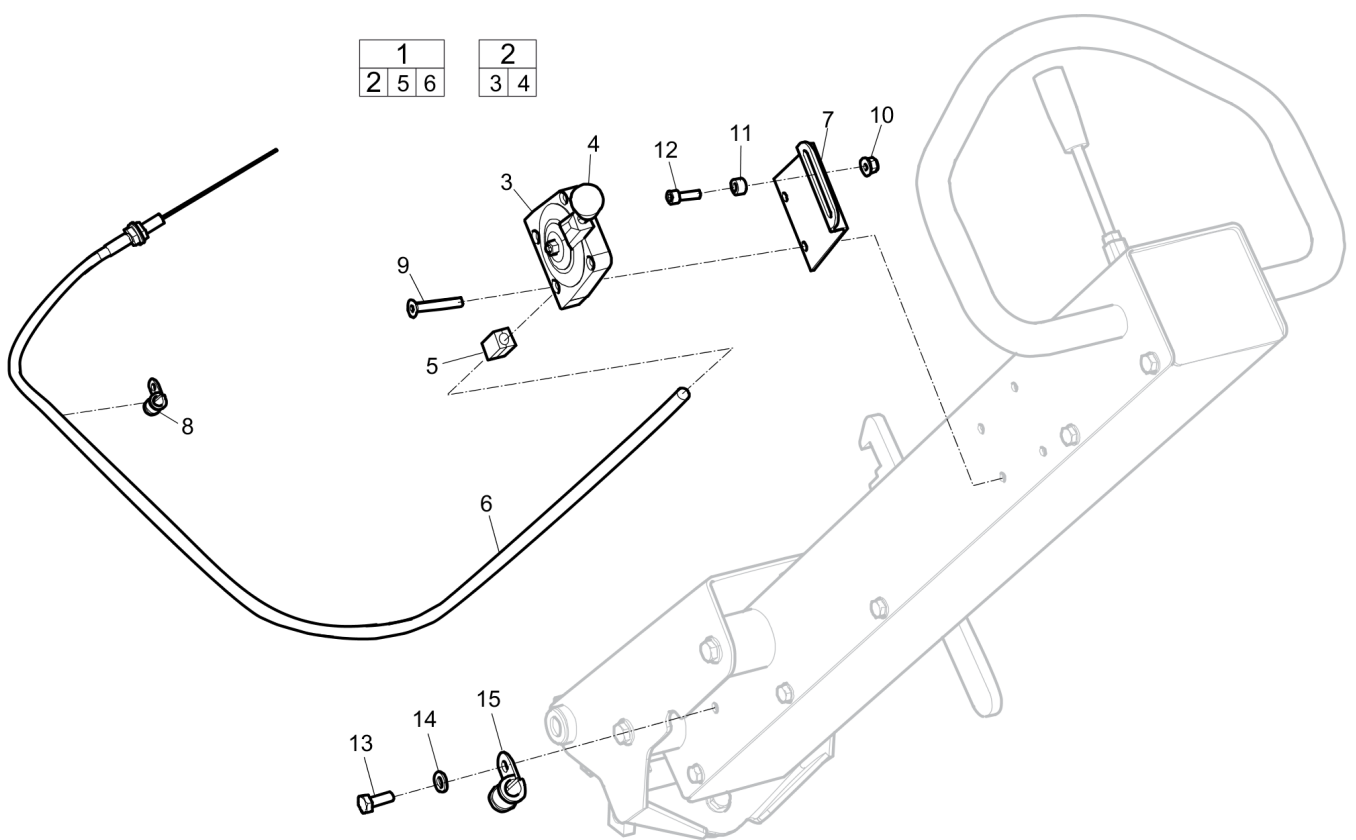

Spare parts list Throttle control, Honda

Item	Part No.	Name	Qty	L
1	594357601	Throttle control, cpl	1	
2	595053201	Throttle handle	1	
3	---	Throttle	1	
4	595192901	Knob	1	
5	594297101	Square nipple	1	
6	594357201	Throttle cable	1	
7	594354801	Bracket	1	
8	-	Throttle	1	
9	-	Screw, M5 x 30 mm A2-70	4	
10	-	Nut, M6 x 1 mm A2K	1	
11	594485701	Spacer	1	
12	-	Screw, M6 x 20 mm 8.8 A2K	1	
13	-	Screw, M6 x 16 mm 8.8 A2K	1	
14	595186801	Washer 6,4x12x1,5	1	
15	595468401	Pipe clamp	1