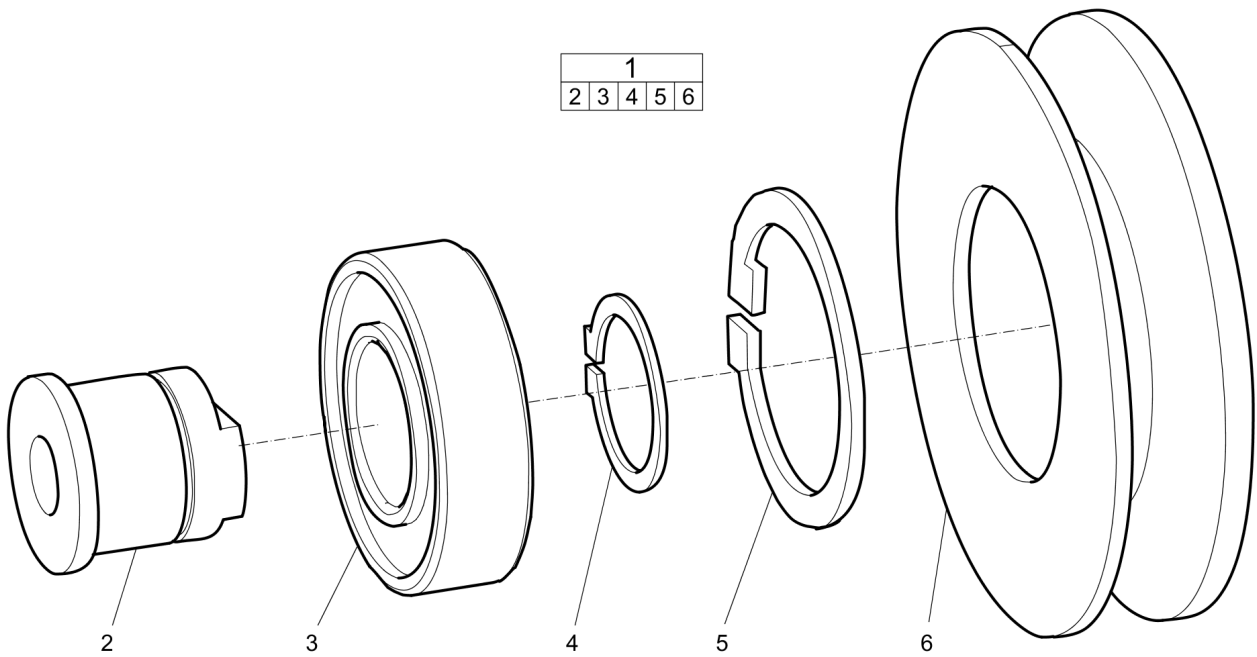

Spare parts list Belt tightener

Item	Part No.	Name	Qty	L
1	594327901	Belt tightener	1	
2	594328101	Shaft	1	
3	595045001	deep groove ball bearing	1	
4	595445301	O-ring, 26.2 x 3.0 mm, 1.03 x 0.12 in.	1	
5	595144901	Bore Circlip	1	
6	594328001	V-belt pulley	1