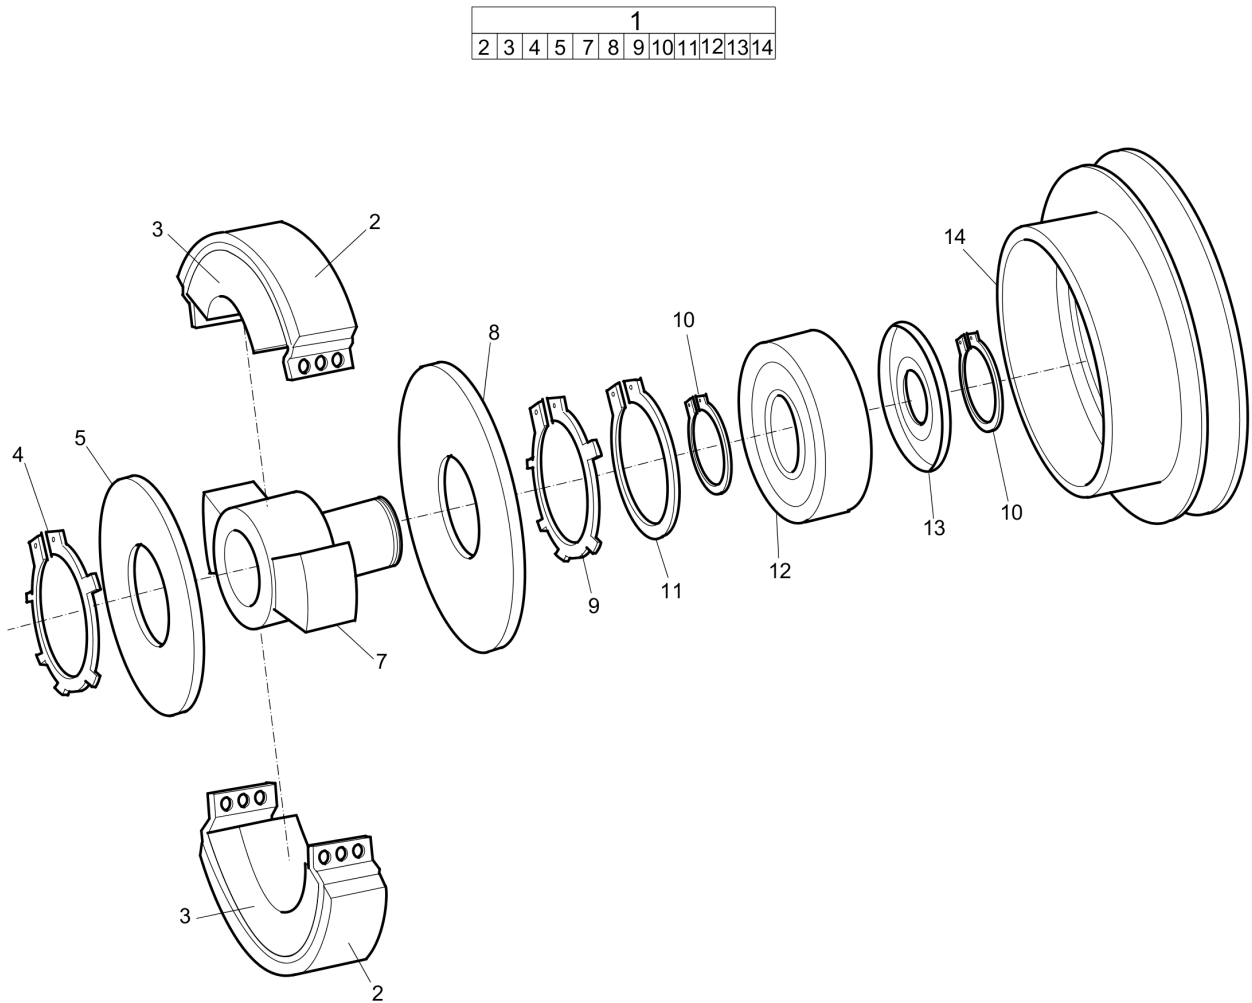

Spare parts list Centrifugal clutch, Hatz

Refer to the Parts Online web page for most up-to-date information. The printed information might be outdated.

Item	Part No.	Name	Qty	L
1	594431001	Clutch, cpl	1	
2	595192801	Clutch lining	2	
3	594147701	Clutch weight	2	
4	594311901	Retaining ring	1	
5	594312301	Cover	1	
7	594572301	Hub	1	
8	594313101	Cover	1	
9	594308801	Retaining ring	1	
10	594584501	Snap ring	2	
11	594584401	Retaining ring	1	
12	594584301	Ball bearing	1	
13	595143301	Nilos ring	1	
14	594572201	V-belt pulley	1