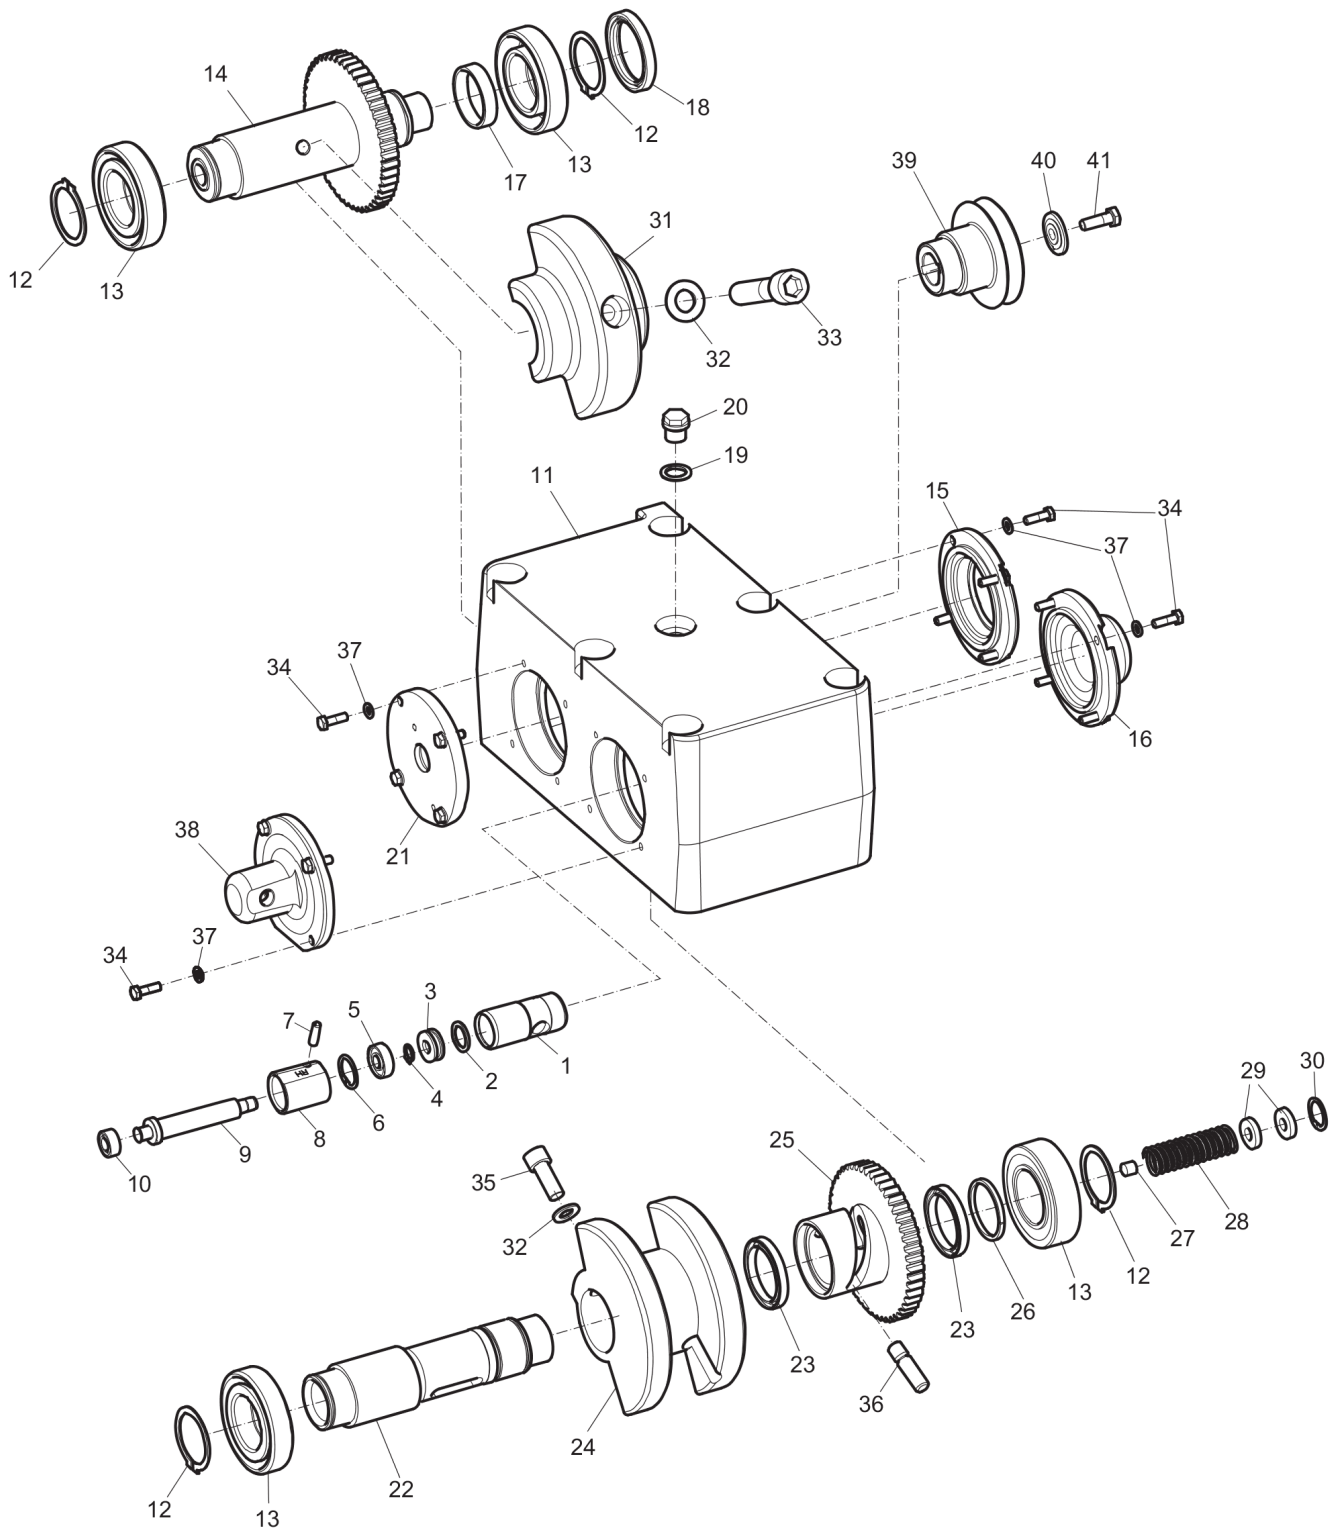

Spare parts list Eccentric element

Refer to the Parts Online web page for most up-to-date information. The printed information might be outdated.

Item	Part No.	Name	Qty	L
1	594643501	Piston	1	
2	594647701	Spring washer	1	
3	594647601	Thrust ball bearing	1	
4	594265601	Retaining ring	1	
5	594647501	Ball bearing	1	
6	594266401	Retaining ring	1	
7	595062601	Spring pin	1	
8	594645001	Cap	1	
9	594643301	Piston rod	1	
10	594332201	Sealing ring	1	
11	594436001	Eccentric housing	1	
12	595045801	Retaining ring	4	
13	594531101	Roller bearing	4	
14	594487201	Shaft, cpl	1	
15	594435801	Cover	1	
16	594643701	Cover	1	
17	594325901	Spacer ring	1	
18	594547401	Sealing ring	1	
19	595047801	Washer, 16.7x24x1.5 mm Type A M16	1	
20	595048301	Plug, M16	1	
21	594435901	Cover	1	
22	594643601	Eccentric shaft	1	
23	594550501	Ball bearing	2	
24	594326701	Eccentric	1	
25	594644901	Gear wheel	1	
26	594326001	Spacer	1	
27	-	Socket screw, M10 x 12 mm	1	
28	594326901	Spring	1	
29	594326201	Washer	2	
30	595046001	Retaining ring	1	
31	594356201	Weight	1	
32	-	Steel plain washer, 12 x 22 x 2 mm, 0.47 x 0.87 x 0.08 in. 300 HV	2	
33	594526301	Screw, M12 x 60 mm 10.9GEOMET®	1	
34	-	Screw, M6 x 20 mm 8.8 A2K	16	
35	594526201	Screw, M12 x 30mm 10.9GEOMET®	1	
36	594325801	Pin	1	
37	-	Steel plain washer, 6.4 x 12 x 1.5 mm, 0.25 x 0.47 x 0.06 in. 300 HV	16	
38	594643201	Hydraulic cylinder	1	