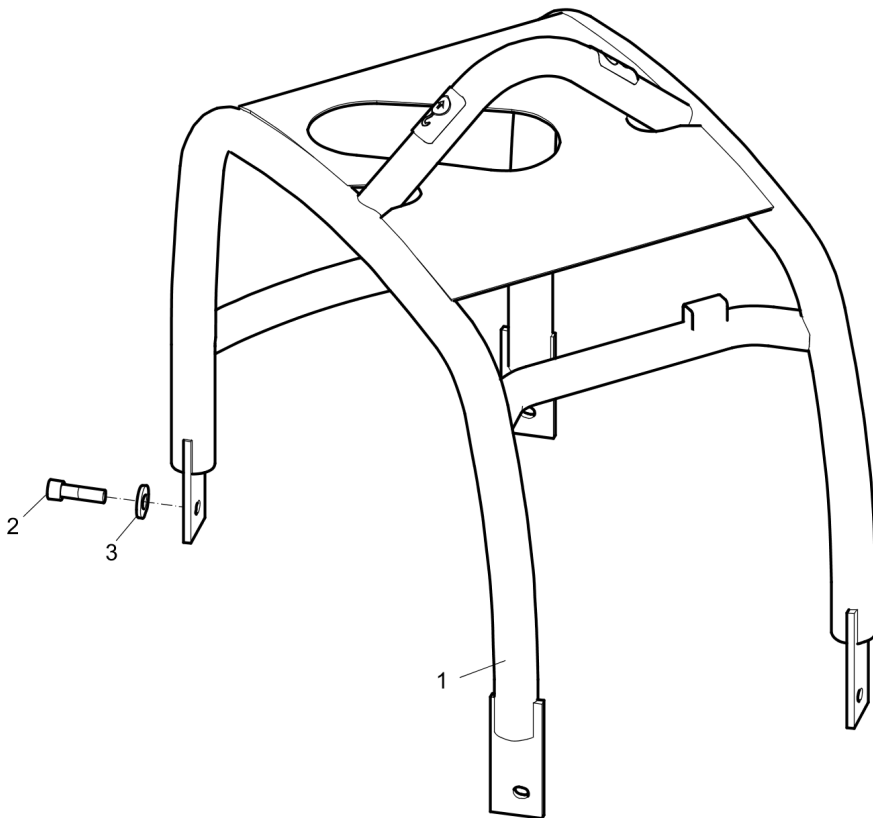

Spare parts list Frame, Honda

Item	Part No.	Name	Qty	L
1	595276201	Protective frame	1	
2	595179601	Screw, M12x40 mm 8.8	4	
3	595066501	Steel Plain Washer	4